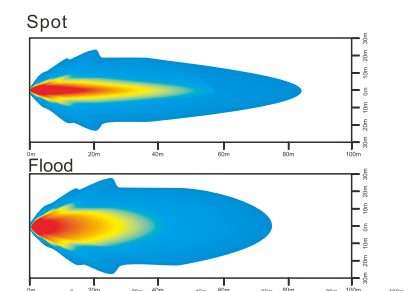

DESCRIPTION

- .Multi-Voltage: 10-30V
- .High Intensity: 3W High Power
- .Beam Type: Spot Beam(30°);Flood beam pattern(60°)
- .Output Lumen:2500LM
- .Die cast aluminium housing, PC Lens
- .Impact resistant polycarbonate lens
- .Color Temperature:6000K
- .Dust and Waterproof to IP67
- .Meets regulation EMC