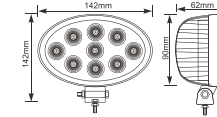

Classic LED Work Light for Agricultural vehicles

CE TST2018072837-2EC

Item NO.: XYAL-2157

24W

1680LM

DESCRIPTION

- .Multi-Voltage: 10-30V
- .High Intensity: 3W High Power
- .Beam Type: Spot Beam(30);Flood beam pattern(60)
- .Output Lumen:1680LM
- .Die cast aluminium housing, PC Lens
- .Impact resistant polycarbonate lens
- .Color Temperature:6000K
- .Dust and Waterproof to IP67
- .Meets regulation EMC

Item NO.: XYAL-2157

1680LM

24W

DESCRIPTION

- .Multi-Voltage: 10-30V
- .High Intensity: 3W High Power
- .Beam Type: Spot Beam(30);Flood beam pattern(60)
- .Output Lumen:1680LM
- .Die cast aluminium housing, PC Lens
- .Impact resistant polycarbonate lens
- .Color Temperature:6000K
- .Dust and Waterproof to IP67
- .Meets regulation EMC

CE TST2018072837-2EC

APPLICATION

Classic LED Work Light for Agricultural vehicles

CE TST2018072837-2EC

Item NO.: Wait

27W

Item NO.: Wait

36W

Item NO.: Wait CE TST2018072837-2EC

CE TST2018072837-2EC

APPLICATION