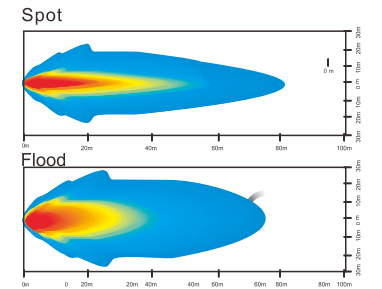

## DESCRIPTION

- .Multi-Voltage: 10-30V
- .High Intensity: 10W CREE High Power
- .Beam Type: Spot Beam(30);Flood beam pattern(60)
- .Output Lumen:5600LM
- .Die cast aluminium housing, PC Lens
- .Impact resistant polycarbonate lens
- .Color Temperature:6000K
- .Dust and Waterproof to IP67
- .Meets regulation EMC