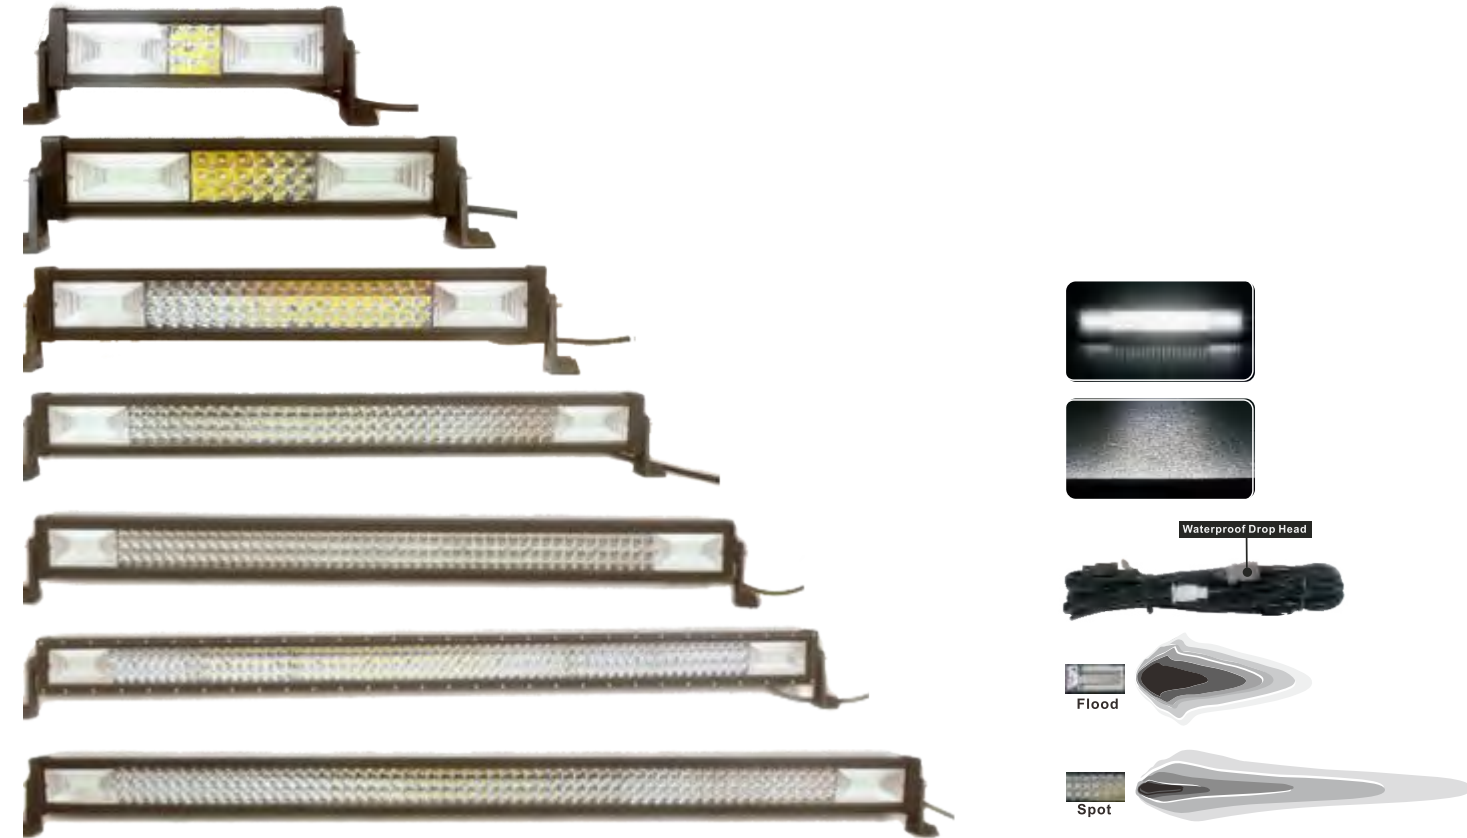

LED LIGHT BAR

CE TST2018072837-2EC

Item NO.: XYAL-2110