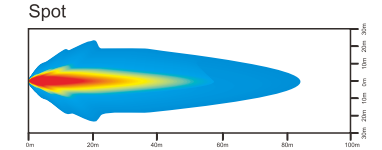

## DESCRIPTION

- .Multi-Voltage: 10-30V
- .High Intensity: 10W CREE High Power
- .Beam Type: Spot Beam(30);Flood beam pattern(60)
- .Output Lumen:3600LM
- .Die cast aluminium housing, PC Lens
- .Impact resistant polycarbonate lens
- .Color Temperature:6000K
- .Dust and Waterproof to IP67
- .Meets regulation EMC

## DESCRIPTION

- .Multi-Voltage: 10-30V
- .High Intensity: 3W CREE High Power
- .Beam Type: Spot Beam(30);Flood beam pattern(60)
- .Output Lumen:4320LM
- .Die cast aluminium housing, PC Lens
- .Impact resistant polycarbonate lens
- .Color Temperature:6000K
- .Dust and Waterproof to IP67
- .Meets regulation EMC