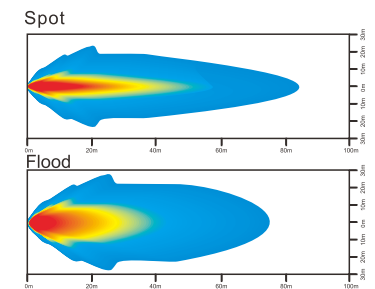

## DESCRIPTION

- .Multi-Voltage: 10-30V
- .High Intensity: 3W High Power
- .Beam Type: Spot Beam(30°);Flood beam pattern(60°)
- .Output Lumen:1890LM
- .Die cast aluminium housing, PC Lens
- .Impact resistant polycarbonate lens
- .Color Temperature:6000K
- .Dust and Waterproof to IP67
- .Meets regulation EMC