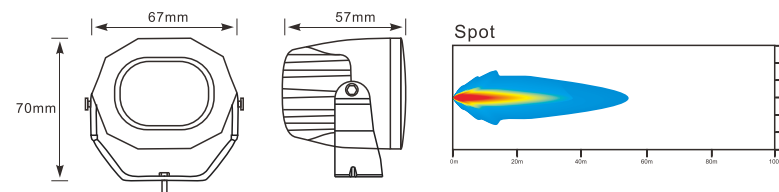

DESCRIPTION

- .Multi-Voltage: 10-80V
- .High Intensity: High Power
- .Beam Type: Warning Line
- Optional Color: Red, Amber
- .Die cast aluminium housing, PC Lens
- .Impact resistant polycarbonate lens
- .Color Temperature: 6000K
- .Dust and Waterproof to IP67
- .Meets regulation EMC