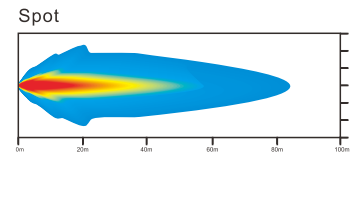

DESCRIPTION

- .Multi-Voltage: 10-30V
- .High Intensity: 10W CREE High Power
- .Beam Type: Spot Beam(30);Flood beam pattern(60)
- .Output Lumen:6300LM
- .Die cast aluminium housing, PC Lens
- .Impact resistant polycarbonate lens
- .Color Temperature:6000K
- .Dust and Waterproof to IP67
- .Meets regulation EMC