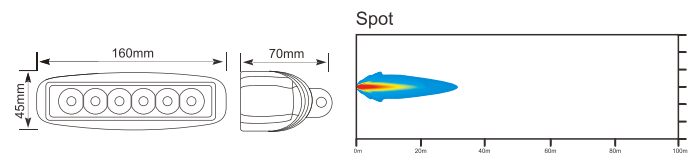

DESCRIPTION

- .Multi-Voltage: 10-30V
- .High Intensity: 3W High Power
- .Beam Type: Spot Beam(30);Flood beam pattern(60)
- .Output Lumen:1260LM
- .Die cast aluminium housing, PC Lens
- .Impact resistant polycarbonate lens
- .Color Temperature:6000K
- .Dust and Waterproof to IP67
- .Meets regulation EMC