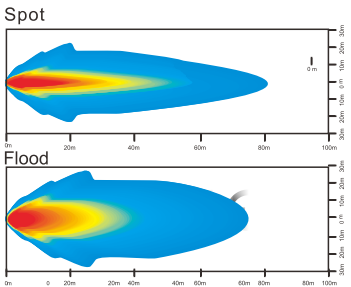

## DESCRIPTION

- .Multi-Voltage: 10-30V
- .High Intensity: 5W High Power
- .Beam Type: Spot Beam(30);Flood beam pattern(60)
- .Output Lumen:12950LM
- .Die cast aluminium housing, PC Lens
- .Impact resistant polycarbonate lens
- .Color Temperature:6000K
- .Dust and Waterproof to IP67
- .Meets regulation EMC