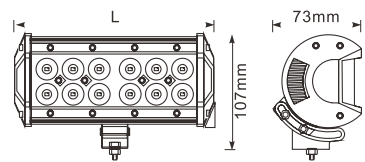

Specification

Light Source 3W/LED
Housing Material: Aluminium Alloy
Lens Material: PC
Beam Pattern: Spot/Flood/Combo

CE TST2018072837-2EC

Model	Size	LED Quantity	LED Chip	Power	Lumens	Beam pattern
1125C-18W	4"	6	3W Cree	18W	1620lm	Flood/Spot
1125C-36W	6.5"	12	3W Cree	36W	3240lm	Flood/Spot
1125C-54W	9"	18	3W Cree	54W	4860lm	Flood/Spot/Combo
1125C-72W	12"	24	3W Cree	72W	6480lm	Flood/Spot/Combo
1125C-90W	15"	30	3W Cree	90W	8100lm	Flood/Spot/Combo
1125C-126W	20"	42	3W Cree	126W	11340lm	Flood/Spot/Combo
1125C-144W	23"	48	3W Cree	144W	12960lm	Flood/Spot/Combo
1125C-180W	28"	60	3W Cree	180W	16200lm	Flood/Spot/Combo
1125C-198W	31"	66	3W Cree	198W	17820lm	Flood/Spot/Combo
1125C-234W	36"	78	3W Cree	234W	21060lm	Flood/Spot/Combo

Item NO.: XYAL-1125C