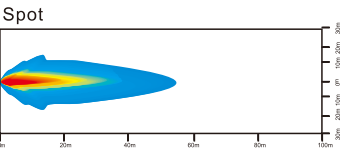

DESCRIPTION

- .Multi-Voltage: 10-30V
- .High Intensity: 10pcs*5W High Power
- .Beam Type: Spot Beam(30)
- .Output Lumen:4500LM
- .Die cast aluminium housing, PC Lens
- .Impact resistant polycarbonate lens
- .Color Temperature:6000K
- .Dust and Waterproof to IP67
- .Meets regulation EMC