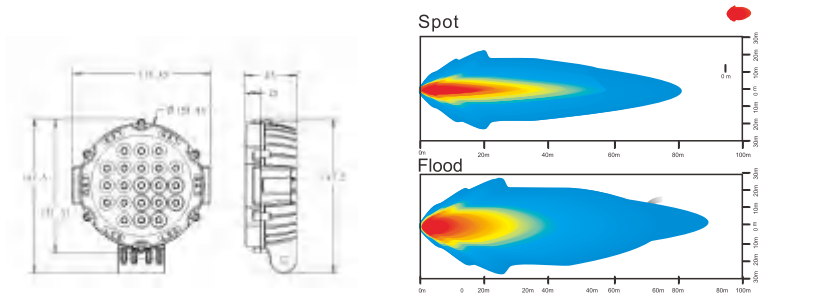

## DESCRIPTION

- .Multi-Voltage: 10-30V
- .High Intensity: 3W High Power
- .Beam Type: Spot Beam(30);Flood beam pattern(60)
- .Output Lumen:4410LM
- .Die cast aluminium housing, PC Lens
- .Impact resistant polycarbonate lens
- .Color Temperature:6000K
- .Dust and Waterproof to IP67
- .Meets regulation EMC