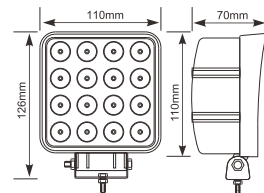

DESCRIPTION

- .Multi-Voltage: 10-30V
- .High Intensity: 3W High Power
- .Beam Type: Spot Beam(30);Flood beam pattern(60)
- .Output Lumen:3300LM
- .Die cast aluminium housing, PC Lens
- .Impact resistant polycarbonate lens
- .Color Temperature:6000K
- .Dust and Waterproof to IP67
- .Meets regulation EMC