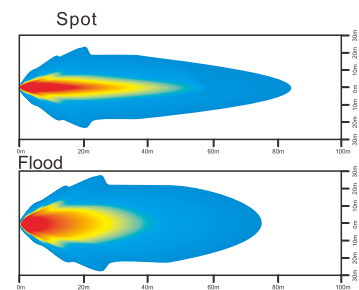

## DESCRIPTION

- .Multi-Voltage: 10-30V
- .High Intensity: 5W CREE High Power
- .Beam Type: Spot Beam(30°);Flood beam pattern(60°)
- .Output Lumen:4050LM
- .Die cast aluminium housing, PC Lens
- .Impact resistant polycarbonate lens
- .Color Temperature:6000K
- .Dust and Waterproof to IP67
- .Meets regulation EMC