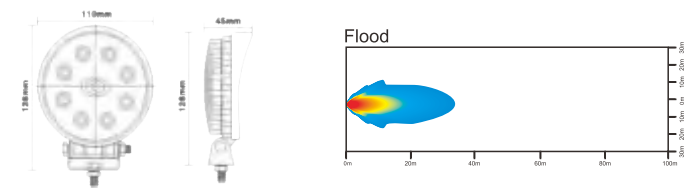

DESCRIPTION

- .Multi-Voltage: 10-30V
- .High Intensity: 3W High Power
- .Beam Type: Spot Beam(30);Flood beam pattern(60)
- .Output Lumen:1680LM
- .Die cast aluminium housing, PC Lens
- .Impact resistant polycarbonate lens
- .Color Temperature:6000K
- .Dust and Waterproof to IP67
- .Meets regulation EMC