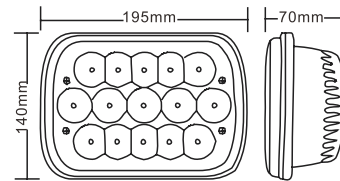

## DESCRIPTION

- .Multi-Voltage: 10-30V
- .High Intensity: 3W High Power
- .Beam Type: Spot Beam(30);Flood beam pattern(60)
- .Output Lumen:3150LM
- .Die cast aluminium housing, PC Lens
- .Impact resistant polycarbonate lens
- .Color Temperature:6000K
- .Dust and Waterproof to IP67
- .Meets regulation EMC