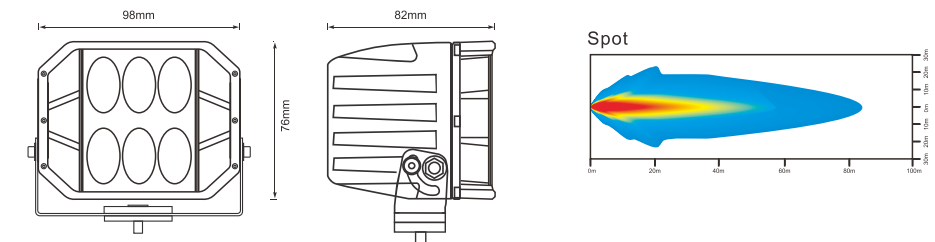

## DESCRIPTION

- .Multi-Voltage: 10-30V
- .High Intensity: 3W High Power
- .Beam Type: Spot Beam(30);
- .Output Lumen: 2520LM
- .Die cast aluminium housing, PC Lens
- .Impact resistant polycarbonate lens
- .Color Temperature: 6000K
- .Dust and Waterproof to IP67
- .Meets regulation EMC