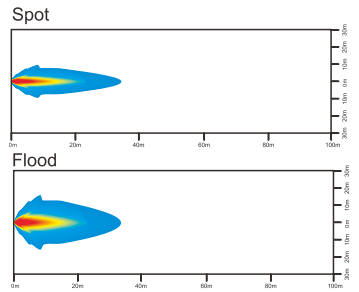

DESCRIPTION

- .Multi-Voltage: 10-30V
- .High Intensity: 3W CREE High Power
- .Beam Type: Spot Beam(30);Flood beam pattern(60)
- .Output Lumen:1620LM
- .Die cast aluminium housing, PC Lens
- .Impact resistant polycarbonate lens
- .Color Temperature:6000K
- .Dust and Waterproof to IP67
- .Meets regulation EMC