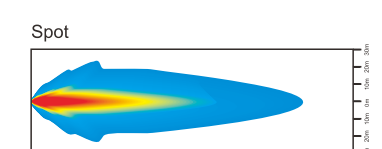

DESCRIPTION

- .Multi-Voltage: 10-30V
- .High Intensity: 3W High Power
- .Beam Type: Spot Beam(30);Flood beam pattern(60)
- .Output Lumen:2310LM
- .Die cast aluminium housing, PC Lens
- .Impact resistant polycarbonate lens
- .Color Temperature:6000K
- .Dust and Waterproof to IP67
- .Meets regulation EMC