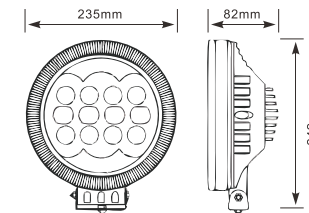

## DESCRIPTION

- .Multi-Voltage: 10-30V
- .High Intensity: 10W CREE High Power
- .Beam Type: Spot Beam(30);Flood beam pattern(60)
- .Output Lumen:6300LM
- .Die cast aluminium housing, PC Lens
- .Impact resistant polycarbonate lens
- .Color Temperature:6000K
- .Dust and Waterproof to IP67
- .Meets regulation EMC