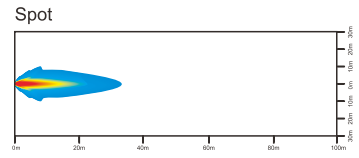

DESCRIPTION

- .Multi-Voltage: 10-30V
- .High Intensity: 3W CREE High Power
- .Beam Type: Spot Beam(30);Flood beam pattern(60)
- .Output Lumen:1620LM
- .Die cast aluminium housing, PC Lens
- .Impact resistant polycarbonate lens
- .Color Temperature:6000K
- .Dust and Waterproof to IP67
- .Meets regulation EMC