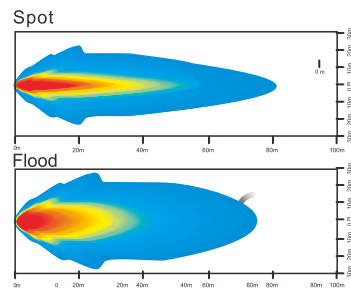

## DESCRIPTION

- .Multi-Voltage: 10-30V
- .High Intensity: 5W High Power
- .Beam Type: Spot Beam(30);Flood beam pattern(60)
- .Output Lumen:7350LM
- .Die cast aluminium housing, PC Lens
- .Impact resistant polycarbonate lens
- .Color Temperature:6000K
- .Dust and Waterproof to IP67
- .Meets regulation EMC