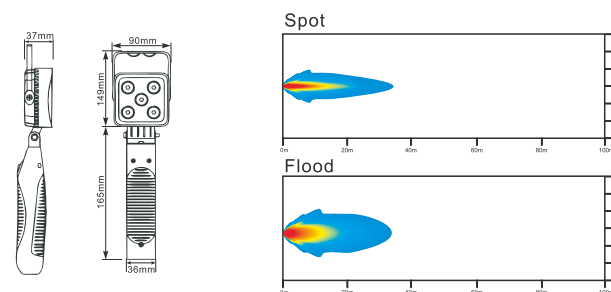

## DESCRIPTION

- .Multi-Voltage: 10-30V
- .High Intensity: 10W CREE High Power
- .Beam Type: Spot Beam
- .Output Lumen:1000LM
- .Die cast aluminium housing, PC Lens
- .Impact resistant polycarbonate lens
- .Color Temperature:6000K
- .Dust and Waterproof to IP67
- .Meets regulation EMC