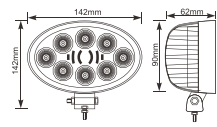

Item NO.: Wait CE TST2018072837-2EC

CE TST2018072837-2EC