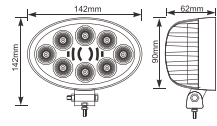

DESCRIPTION

- .Multi-Voltage: 10-30V
- .High Intensity: 3W High Power
- .Beam Type: Spot Beam(30);Flood beam pattern(60)
- .Output Lumen:1680LM
- .Die cast aluminium housing, PC Lens
- .Impact resistant polycarbonate lens
- .Color Temperature:6000K
- .Dust and Waterproof to IP67
- .Meets regulation EMC