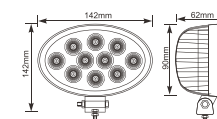

Classic LED Work Light for Agricultural vehicles

CE TST2018072837-2EC

Item NO.: XYAL-2157

24W

1680LM

DESCRIPTION

- .Multi-Voltage: 10-30V
- .High Intensity: 3W High Power
- .Beam Type: Spot Beam(30);Flood beam pattern(60)
- .Output Lumen:1680LM
- .Die cast aluminium housing, PC Lens
- .Impact resistant polycarbonate lens
- .Color Temperature:6000K
- .Dust and Waterproof to IP67
- .Meets regulation EMC

Item NO.: XYAL-2157

1680LM

24W

DESCRIPTION

- .Multi-Voltage: 10-30V
- .High Intensity: 3W High Power
- .Beam Type: Spot Beam(30);Flood beam pattern(60)
- .Output Lumen:1680LM
- .Die cast aluminium housing, PC Lens
- .Impact resistant polycarbonate lens
- .Color Temperature:6000K
- .Dust and Waterproof to IP67
- .Meets regulation EMC

CE TST2018072837-2EC

APPLICATION

Classic LED Work Light for Agricultural vehicles

CE TST2018072837-2EC

Item NO.: Wait

27W

Item NO.: Wait

36W

Item NO.: Wait CE TST2018072837-2EC

CE TST2018072837-2EC

APPLICATION