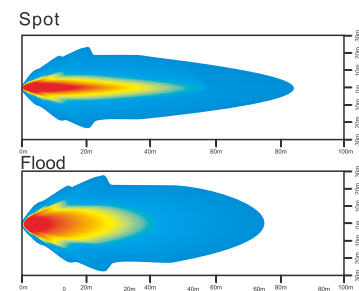

## DESCRIPTION

- .Multi-Voltage: 10-30V
- .High Intensity: 5W CREE High Power
- .Beam Type: Spot Beam(30°);Flood beam pattern(60°)
- .Output Lumen:5400LM
- .Die cast aluminium housing, PC Lens
- .Impact resistant polycarbonate lens
- .Color Temperature:6000K
- .Dust and Waterproof to IP67
- .Meets regulation EMC