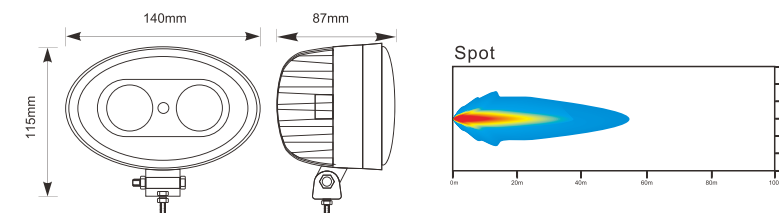

## DESCRIPTION

- .Multi-Voltage: 10-80V
- .High Intensity: High Power
- .Beam Type: Warning Spot
- .Die cast aluminium housing, PC Lens
- .Impact resistant polycarbonate lens
- .Color Temperature: 6000K
- .Dust and Waterproof to IP67
- .Meets regulation EMC