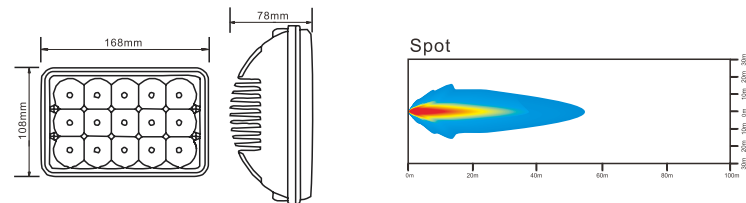

## DESCRIPTION

- .Multi-Voltage: 10-30V
- .High Intensity: 3W High Power
- .Beam Type: Spot Beam(30);Flood beam pattern(60)
- .Output Lumen:3150LM
- .Die cast aluminium housing, PC Lens
- .Impact resistant polycarbonate lens
- .Color Temperature:6000K
- .Dust and Waterproof to IP67
- .Meets regulation EMC