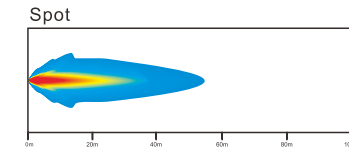

DESCRIPTION

- .Multi-Voltage: 10-30V
- .High Intensity: 3W High Power
- .Beam Type: Spot Beam(30);Flood beam pattern(60)
- .Output Lumen:3150LM
- .Die cast aluminium housing, PC Lens
- .Impact resistant polycarbonate lens
- .Color Temperature:6000K
- .Dust and Waterproof to IP67
- .Meets regulation EMC