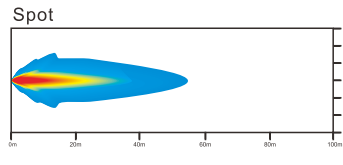

## DESCRIPTION

- .Multi-Voltage: 10-30V
- .High Intensity: 3W High Power
- .Beam Type: Spot Beam(30);Flood beam pattern(60)
- .Output Lumen:3150LM
- .Die cast aluminium housing, PC Lens
- .Impact resistant polycarbonate lens
- .Color Temperature:6000K
- .Dust and Waterproof to IP67
- .Meets regulation EMC