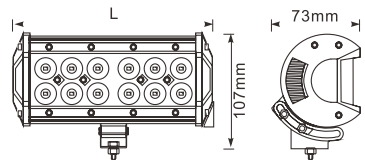

# LED LIGHT BAR

Item NO.: XYAL-1125C-4D Lens