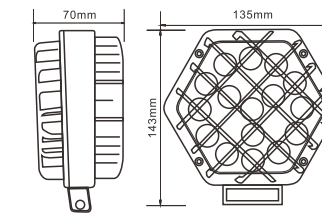

DESCRIPTION

- .Multi-Voltage: 10-30V
- .High Intensity: 3W High Power
- .Beam Type: Spot Beam(30°);Flood beam pattern(60°)
- .Output Lumen:1890LM
- .Die cast aluminium housing, PC Lens
- .Impact resistant polycarbonate lens
- .Color Temperature:6000K
- .Dust and Waterproof to IP67
- .Meets regulation EMC