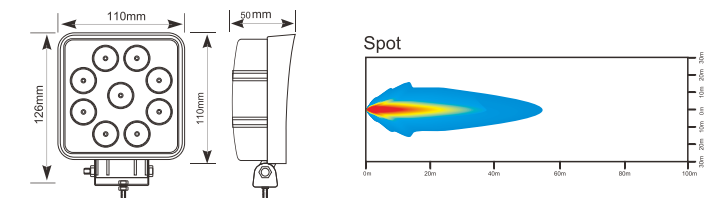

## DESCRIPTION

- .Multi-Voltage: 10-30V
- .High Intensity: 3W High Power
- .Beam Type: Spot Beam(30);Flood beam pattern(60)
- .Output Lumen: 1800Lm
- .Die cast aluminium housing,PC Lens
- .Impact resistant polycarbonate lens
- .Color Temperature:6000K
- .Waterproof to IP67
- .Meets regulation EMC