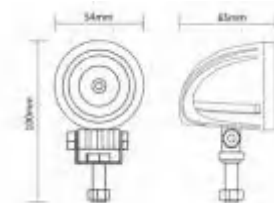

DESCRIPTION

- .Multi-Voltage: 10-30V
- .High Intensity: 10W CREE High Power
- .Beam Type: Spot Beam(30);Flood beam pattern(60)
- .Output Lumen:900LM
- .Die cast aluminium housing, PC Lens
- .Impact resistant polycarbonate lens
- .Color Temperature:6000K
- .Dust and Waterproof to IP67
- .Meets regulation EMC