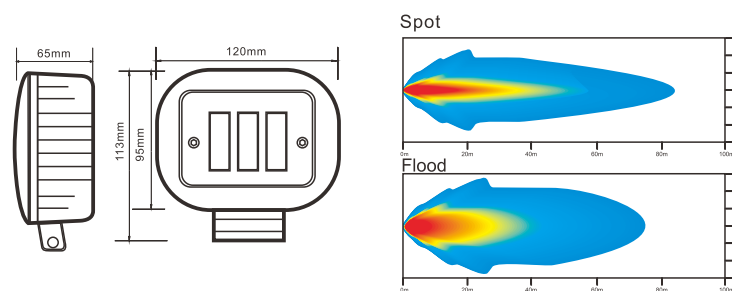

DESCRIPTION

- .Multi-Voltage: 10-30V
- .High Intensity: 3W High Power
- .Beam Type: Spot Beam(30);Flood beam pattern(60)
- .Output Lumen:2100LM
- .Die cast aluminium housing, PC Lens
- .Impact resistant polycarbonate lens
- .Color Temperature:6000K
- .Dust and Waterproof to IP67
- .Meets regulation EMC