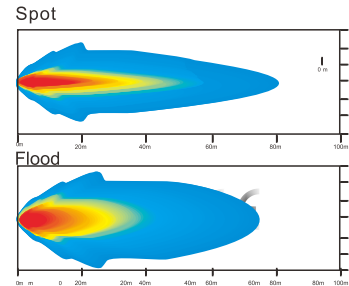

## DESCRIPTION

- .Multi-Voltage: 10-30V
- .High Intensity: 5W CREE High Power
- .Beam Type: Spot Beam(30°);Flood beam pattern(60°)
- .Output Lumen:8100LM
- .Die cast aluminium housing, PC Lens
- .Impact resistant polycarbonate lens
- .Color Temperature:6000K
- .Dust and Waterproof to IP67
- .Meets regulation EMC