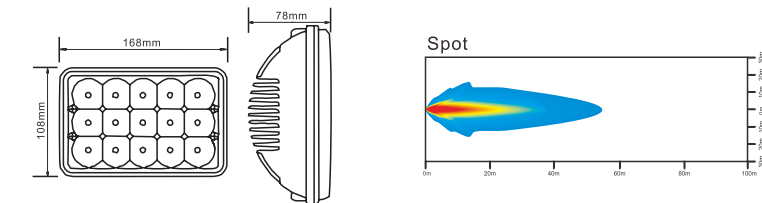

DESCRIPTION

- .Multi-Voltage: 10-30V
- .High Intensity: 3W High Power
- .Beam Type: Spot Beam(30);Flood beam pattern(60)
- .Output Lumen:3150LM
- .Die cast aluminium housing, PC Lens
- .Impact resistant polycarbonate lens
- .Color Temperature:6000K
- .Dust and Waterproof to IP67
- .Meets regulation EMC