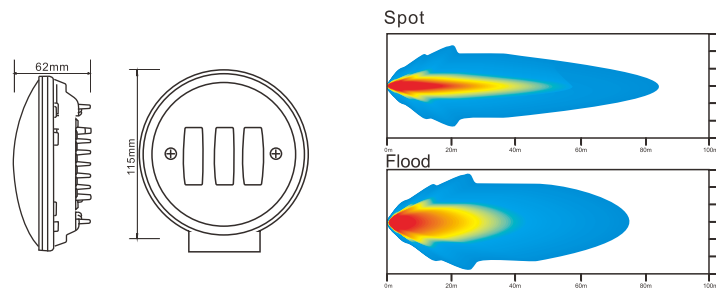

DESCRIPTION

- .Multi-Voltage: 10-30V
- .High Intensity: 3W High Power
- .Beam Type: Spot Beam(30);Flood beam pattern(60)
- .Output Lumen:2100LM
- .Die cast aluminium housing, PC Lens
- .Impact resistant polycarbonate lens
- .Color Temperature:6000K
- .Dust and Waterproof to IP67
- .Meets regulation EMC