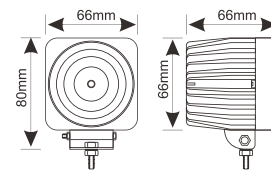

DESCRIPTION

- .Multi-Voltage: 10-30V
- .High Intensity: 10W CREE High Power
- .Beam Type: Spot Beam(30);Flood beam pattern(60)
- .Output Lumen:900LM
- .Die cast aluminium housing, PC Lens
- .Impact resistant polycarbonate lens
- .Color Temperature:6000K
- .Dust and Waterproof to IP67
- .Meets regulation EMC