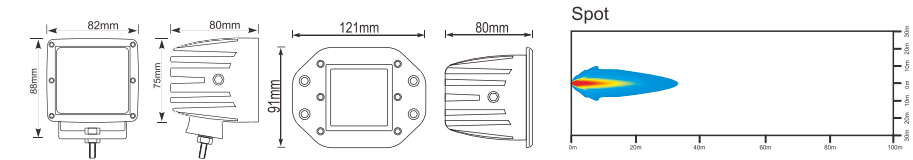

## DESCRIPTION

- .Multi-Voltage: 10-30V
- .High Intensity: 3W CREE High Power
- .Beam Type: Spot Beam(30);Flood beam pattern(60)
- .Output Lumen:1620LM
- .Die cast aluminium housing, PC Lens
- .Impact resistant polycarbonate lens
- .Color Temperature:6000K
- .Dust and Waterproof to IP67
- .Meets regulation EMC