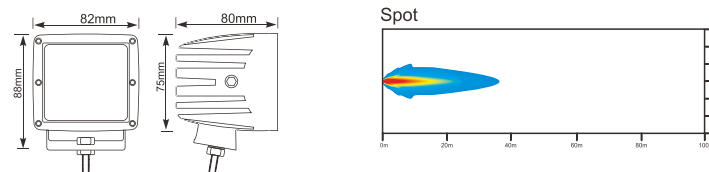

LED work light

Classic LED Work Light for Agricultural vehicles

Item NO.: XYAL-1346C

CE TST2018072837-2EC

1080LM **12W**

DESCRIPTION

- .Multi-Voltage: 10-30V
- .High Intensity: 3W CREE High Power
- .Beam Type: Spot Beam(30);Flood beam pattern(60)
- .Output Lumen:1080LM
- .Die cast aluminium housing, PC Lens
- .Impact resistant polycarbonate lens
- .Color Temperature:6000K
- .Dust and Waterproof to IP67
- .Meets regulation EMC

Item NO.: XYAL-1347C

CE TST2018072837-2EC

1800LM **20W**

DESCRIPTION

- .Multi-Voltage: 10-30V
- .High Intensity: 5W CREE High Power
- .Beam Type: Spot Beam(30);Flood beam pattern(60)
- .Output Lumen:1800LM
- .Die cast aluminium housing, PC Lens
- .Impact resistant polycarbonate lens
- .Color Temperature:6000K
- .Dust and Waterproof to IP67
- .Meets regulation EMC

APPLICATION

1. Characteristic
2. Perfect Replace Original light with Halogen Bulb
   - 50000 Hours Lifespan
   - Low Power Consumption
   - High Brightness LED, Guarantee the long projecting distance

Suit For

John Deere Tractor: 7200 7210 7400 7410 7510 7600 7610 7700
7710 7800 7810 8100 8100T 8200 8200T 8210 8210T 8300 8300T
8310 8400 8410 8410T 9100 9200 9300 9300T 9400 9400T

John Deere Sprayer: 4700 4710

John Deere Windrower: 4890 4895 4990 4995