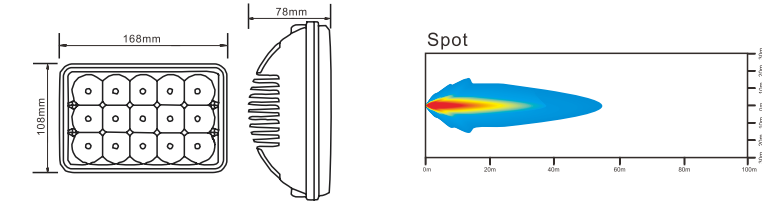

## DESCRIPTION

- .Multi-Voltage: 10-30V
- .High Intensity: 3W High Power
- .Beam Type: Spot Beam(30);Flood beam pattern(60)
- .Output Lumen:3150LM
- .Die cast aluminium housing, PC Lens
- .Impact resistant polycarbonate lens
- .Color Temperature:6000K
- .Dust and Waterproof to IP67
- .Meets regulation EMC