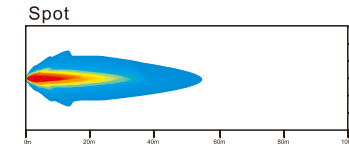

DESCRIPTION

- .Multi-Voltage: 10-30V
- .High Intensity:4pcs* 15W High Power
- .Beam Type: Spot Beam(30)
- .Output Lumen:5400LM
- .Die cast aluminium housing, PC Lens
- .Impact resistant polycarbonate lens
- .Color Temperature:6000K
- .Dust and Waterproof to IP67
- .Meets regulation EMC