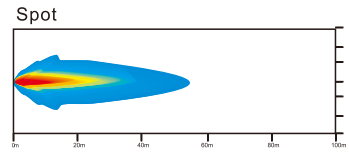

DESCRIPTION

- .Multi-Voltage: 10-30V
- .High Intensity: 4pcs*15W High Power
- .Beam Type: Spot Beam(30)
- .Output Lumen:5400LM
- .Die cast aluminium housing, PC Lens
- .Impact resistant polycarbonate lens
- .Color Temperature:6000K
- .Dust and Waterproof to IP67
- .Meets regulation EMC