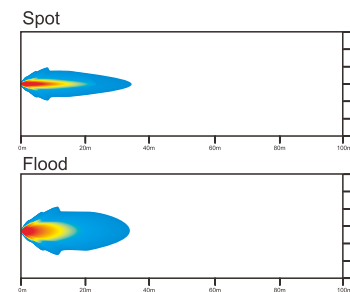

## DESCRIPTION

- .Multi-Voltage: 10-30V
- .High Intensity: 10W CREE High Power
- .Beam Type: Spot Beam(30);Flood beam pattern(60)
- .Output Lumen:900LM
- .Die cast aluminium housing, PC Lens
- .Impact resistant polycarbonate lens
- .Color Temperature:6000K
- .Dust and Waterproof to IP67
- .Meets regulation EMC