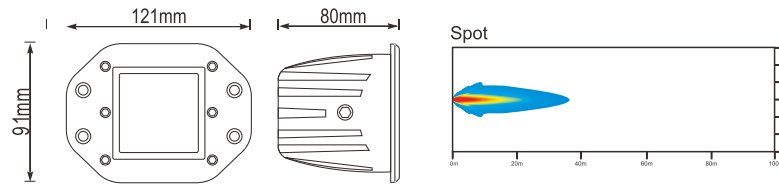

## DESCRIPTION

- .Multi-Voltage: 10-30V
- .High Intensity: 3W CREE High Power
- .Beam Type: Spot Beam(30);Flood beam pattern(60)
- .Output Lumen:1080LM
- .Die cast aluminium housing, PC Lens
- .Impact resistant polycarbonate lens
- .Color Temperature:6000K
- .Dust and Waterproof to IP67
- .Meets regulation EMC