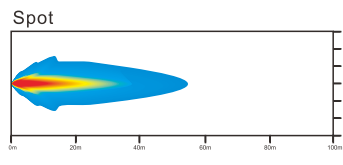

DESCRIPTION

- .Multi-Voltage: 10-30V
- .High Intensity: 3W High Power
- .Beam Type: Spot Beam(30);Flood beam pattern(60)
- .Output Lumen:3150LM
- .Die cast aluminium housing, PC Lens
- .Impact resistant polycarbonate lens
- .Color Temperature:6000K
- .Dust and Waterproof to IP67
- .Meets regulation EMC