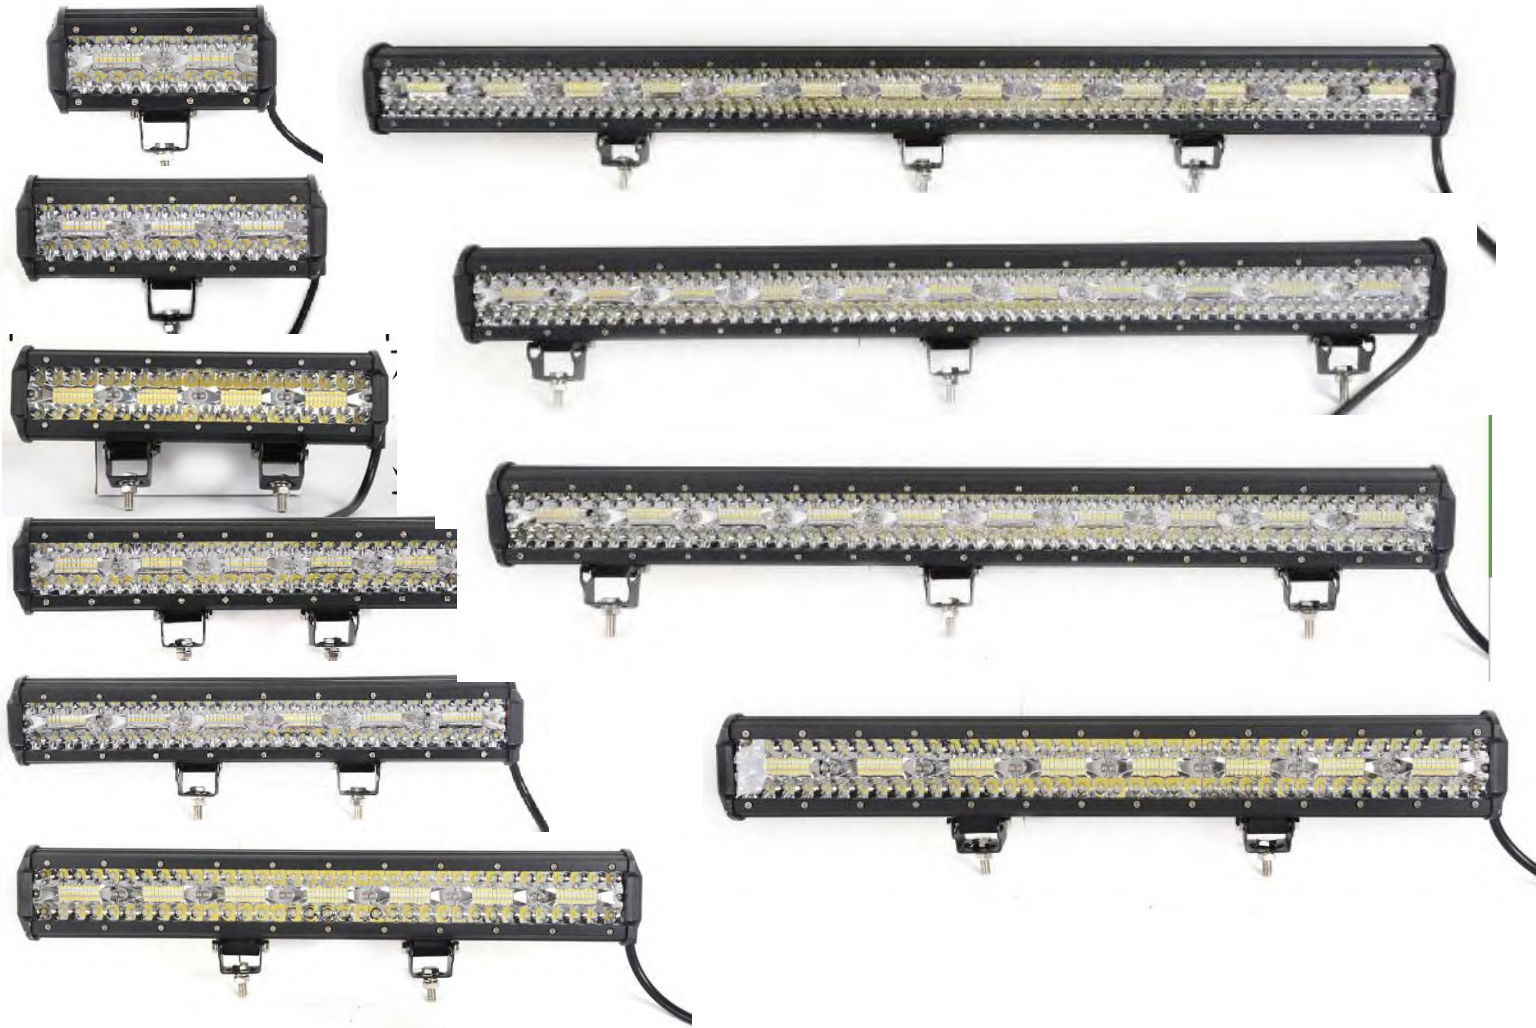

Modle	Size
2239-60W	4"
2239-120W	6.5"
2239-180W	9"
2239-240W	11.8"
2239-300W	17"
2239-360W	19.9"
2239-420W	22.6"
2239-480W	28"
2239-600W	30.7"
2239-660W	33"
2239-780W	36"
2239-960W	44"

LED Quantity	LED Ship	Power	Lumens	Beam pattern
20	3W LED	60W	2100lm	FOOD
40	3W LED	120W	4200lm	FOOD
60	3W LED	180W	6300lm	FOOD
80	3W LED	240W	8400lm	FOOD
100	3W LED	300W	10500lm	FOOD
120	3W LED	360W	12600lm	FOOD
140	3W LED	420W	14700lm	FOOD
160	3W LED	480W	14700lm	FOOD
200	3W LED	600W	21000lm	FOOD
220	3W LED	660W	23100lm	FOOD
260	3W LED	780W	27300lm	FOOD
320	3W LED	960W	33600lm	FOOD