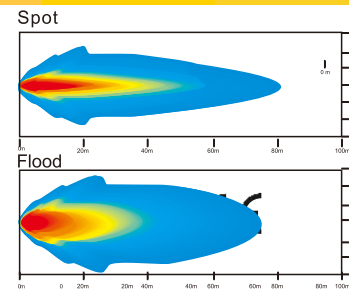

DESCRIPTION

- .Multi-Voltage: 10-30V
- .High Intensity: 10W High Power
- .Beam Type: Spot Beam(30°);Flood beam pattern(60°)
- .Output Lumen:1200LM
- .Die cast aluminium housing, PC Lens
- .Impact resistant polycarbonate lens
- .Color Temperature:6000K
- .Dust and Waterproof to IP67
- .Meets regulation CE EMC

2100LM