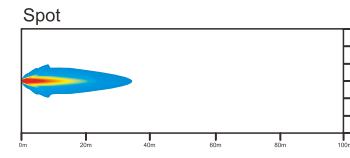

## DESCRIPTION

- .Multi-Voltage: 10-30V
- .High Intensity: 10W CREE High Power
- .Beam Type: Spot Beam(30);Flood beam pattern(60)
- .Output Lumen:900LM
- .Die cast aluminium housing, PC Lens
- .Impact resistant polycarbonate lens
- .Color Temperature:6000K
- .Dust and Waterproof to IP67
- .Meets regulation EMC