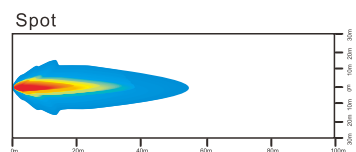

DESCRIPTION

- .Multi-Voltage: 10-30V
- .High Intensity: 3W High Power
- .Beam Type: Spot Beam(30);Flood beam pattern(60)
- .Output Lumen:2730LM
- .Die cast aluminium housing, PC Lens
- .Impact resistant polycarbonate lens
- .Color Temperature:6000K
- .Dust and Waterproof to IP67
- .Meets regulation EMC