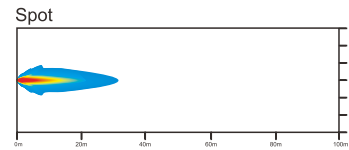

## DESCRIPTION

- .Multi-Voltage: 10-30V
- .High Intensity: 10W CREE High Power
- .Beam Type: Spot Beam(30);Flood beam pattern(60)
- .Output Lumen:3600LM
- .Die cast aluminium housing, PC Lens
- .Impact resistant polycarbonate lens
- .Color Temperature:6000K
- .Dust and Waterproof to IP67
- .Meets regulation EMC