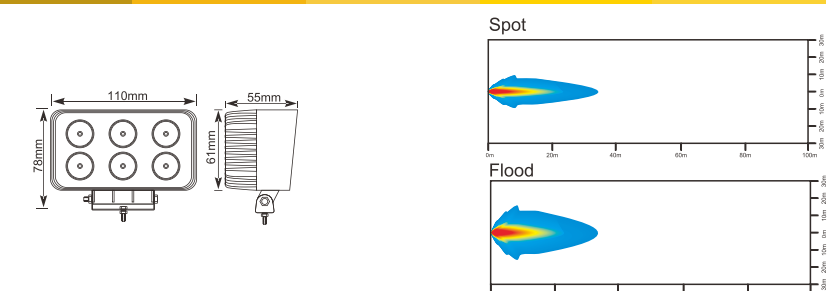

DESCRIPTION

- .Multi-Voltage: 10-30V
- .High Intensity: 3W High Power
- .Beam Type: Spot Beam(30);Flood beam pattern(60)
- .Output Lumen:1260LM
- .Die cast aluminium housing, PC Lens
- .Impact resistant polycarbonate lens
- .Color Temperature:6000K
- .Dust and Waterproof to IP67
- .Meets regulation EMC