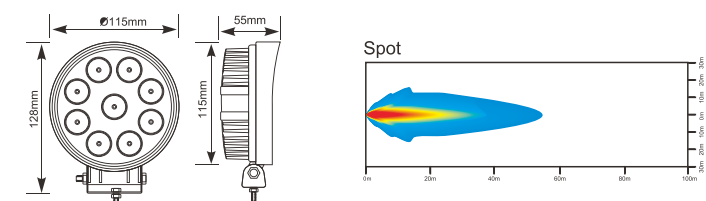

DESCRIPTION

- .Multi-Voltage: 10-30V
- .High Intensity: 3W High Power
- .Beam Type: Spot Beam(30);Flood beam pattern(60)
- .Output Lumen: 1800Lm
- .Die cast aluminium housing,PC Lens
- .Impact resistant polycarbonate lens
- .Color Temperature:6000K
- .Waterproof to IP67
- .Meets regulation EMC