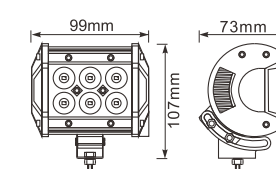

DESCRIPTION

- .Multi-Voltage: 10-30V
- .High Intensity: 3W CREE High Power
- .Beam Type: Spot Beam(30);Flood beam pattern(60)
- .Output Lumen:1620LM
- .Die cast aluminium housing, PC Lens
- .Impact resistant polycarbonate lens
- .Color Temperature:6000K
- .Dust and Waterproof to IP67
- .Meets regulation EMC