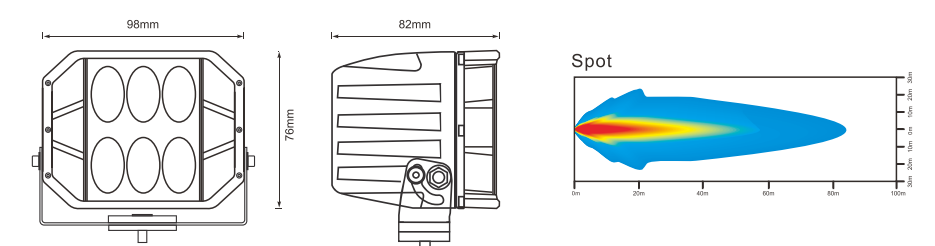

## DESCRIPTION

- .Multi-Voltage: 10-30V
- .High Intensity: 5W High Power
- .Beam Type: Spot Beam(30);
- .Output Lumen: 4200LM
- .Die cast aluminium housing, PC Lens
- .Impact resistant polycarbonate lens
- .Color Temperature: 6000K
- .Dust and Waterproof to IP67
- .Meets regulation EMC