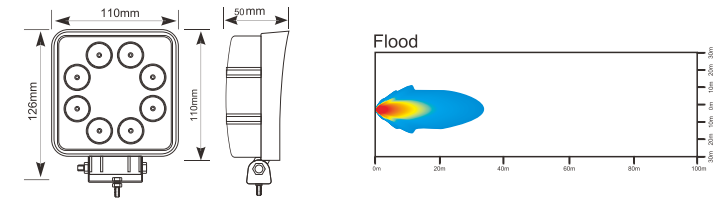

## DESCRIPTION

- .Multi-Voltage: 10-30V
- .High Intensity: 3W High Power
- .Beam Type: Spot Beam(30);Flood beam pattern(60)
- .Output Lumen:1680LM
- .Die cast aluminium housing, PC Lens
- .Impact resistant polycarbonate lens
- .Color Temperature:6000K
- .Dust and Waterproof to IP67
- .Meets regulation EMC