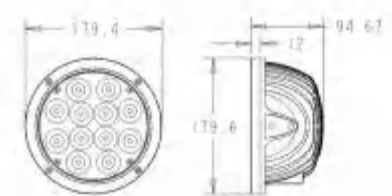

DESCRIPTION

- .Multi-Voltage: 10-30V
- .High Intensity: 5W CREE High Power
- .Beam Type: Spot Beam(30°);Flood beam pattern(60°)
- .Output Lumen:5400LM
- .Die cast aluminium housing, PC Lens
- .Impact resistant polycarbonate lens
- .Color Temperature:6000K
- .Dust and Waterproof to IP67
- .Meets regulation EMC