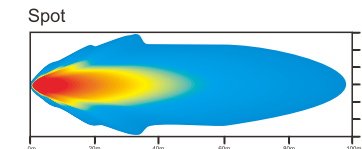

DESCRIPTION

- .Multi-Voltage: 10-30V
- .High Intensity: 3W High Power
- .Beam Type: Spot Beam(30);Flood beam pattern(60)
- .Output Lumen:3300LM
- .Die cast aluminium housing, PC Lens
- .Impact resistant polycarbonate lens
- .Color Temperature:6000K
- .Dust and Waterproof to IP67
- .Meets regulation EMC