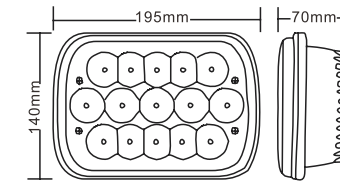

DESCRIPTION

- .Multi-Voltage: 10-30V
- .High Intensity: 3W High Power
- .Beam Type: Spot Beam(30);Flood beam pattern(60)
- .Output Lumen:3150LM
- .Die cast aluminium housing, PC Lens
- .Impact resistant polycarbonate lens
- .Color Temperature:6000K
- .Dust and Waterproof to IP67
- .Meets regulation EMC