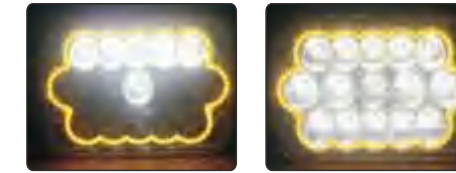

Item NO.: XYAL-2081E