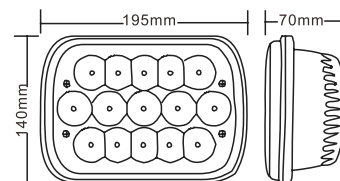

DESCRIPTION

- .Multi-Voltage: 10-30V
- .High Intensity: 3W High Power
- .Beam Type: Spot Beam(30);Flood beam pattern(60)
- .Output Lumen:3150LM
- .Die cast aluminium housing, PC Lens
- .Impact resistant polycarbonate lens
- .Color Temperature:6000K
- .Dust and Waterproof to IP67
- .Meets regulation EMC