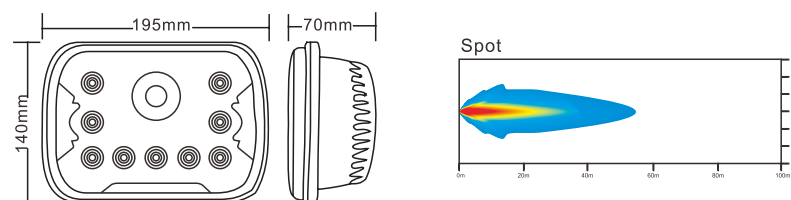

## DESCRIPTION

- .Multi-Voltage: 10-30V
- .High Intensity: 5W High Power
- .Beam Type: Spot Beam(30);Flood beam pattern(60)
- .Output Lumen:3150LM
- .Die cast aluminium housing, PC Lens
- .Impact resistant polycarbonate lens
- .Color Temperature:6000K
- .Dust and Waterproof to IP67
- .Meets regulation EMC