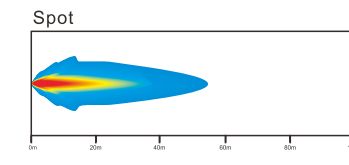

DESCRIPTION

- .Multi-Voltage: 10-30V
- .High Intensity: 3W High Power
- .Beam Type: Spot Beam(30);Flood beam pattern(60)
- .Output Lumen:3150LM
- .Die cast aluminium housing, PC Lens
- .Impact resistant polycarbonate lens
- .Color Temperature:6000K
- .Dust and Waterproof to IP67
- .Meets regulation EMC