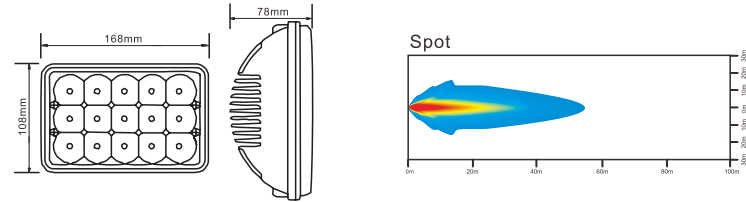

DESCRIPTION

- .Multi-Voltage: 10-30V
- .High Intensity: 3W High Power
- .Beam Type: Spot Beam(30);Flood beam pattern(60)
- .Output Lumen:3150LM
- .Die cast aluminium housing, PC Lens
- .Impact resistant polycarbonate lens
- .Color Temperature:6000K
- .Dust and Waterproof to IP67
- .Meets regulation EMC