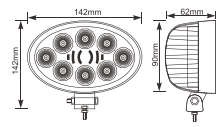

DESCRIPTION

- .Multi-Voltage: 10-30V
- .High Intensity: 3W High Power
- .Beam Type: Spot Beam(30);Flood beam pattern(60)
- .Output Lumen:1680LM
- .Die cast aluminium housing, PC Lens
- .Impact resistant polycarbonate lens
- .Color Temperature:6000K
- .Dust and Waterproof to IP67
- .Meets regulation EMC

CE TST2018072837-2EC