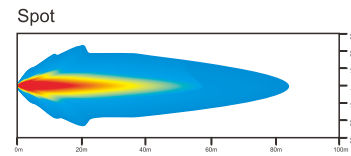

## DESCRIPTION

- .Multi-Voltage: 10-30V
- .High Intensity: 3W High Power
- .Beam Type: Spot Beam(30);Flood beam pattern(60)
- .Output Lumen:3150LM
- .Die cast aluminium housing, PC Lens
- .Impact resistant polycarbonate lens
- .Color Temperature:6000K
- .Dust and Waterproof to IP67
- .Meets regulation EMC