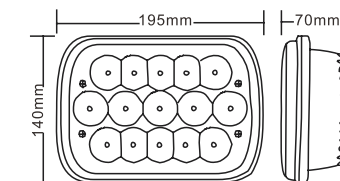

DESCRIPTION

- .Multi-Voltage: 10-30V
- .High Intensity: 3W High Power
- .Beam Type: Spot Beam(30);Flood beam pattern(60)
- .Output Lumen:3150LM
- .Die cast aluminium housing, PC Lens
- .Impact resistant polycarbonate lens
- .Color Temperature:6000K
- .Dust and Waterproof to IP67
- .Meets regulation EMC