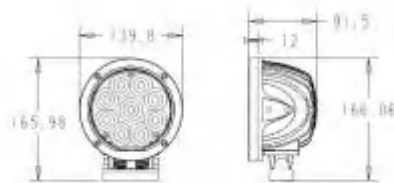

DESCRIPTION

- .Multi-Voltage: 10-30V
- .High Intensity: 5W CREE High Power
- .Beam Type: Spot Beam(30°);Flood beam pattern(60°)
- .Output Lumen:4050LM
- .Die cast aluminium housing, PC Lens
- .Impact resistant polycarbonate lens
- .Color Temperature:6000K
- .Dust and Waterproof to IP67
- .Meets regulation EMC