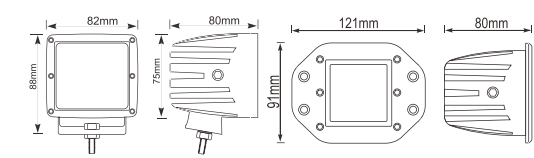

DESCRIPTION

- .Multi-Voltage: 10-30V
- .High Intensity: 3W CREE High Power
- .Beam Type: Spot Beam(30);Flood beam pattern(60)
- .Output Lumen:1620LM
- .Die cast aluminium housing, PC Lens
- .Impact resistant polycarbonate lens
- .Color Temperature:6000K
- .Dust and Waterproof to IP67
- .Meets regulation EMC